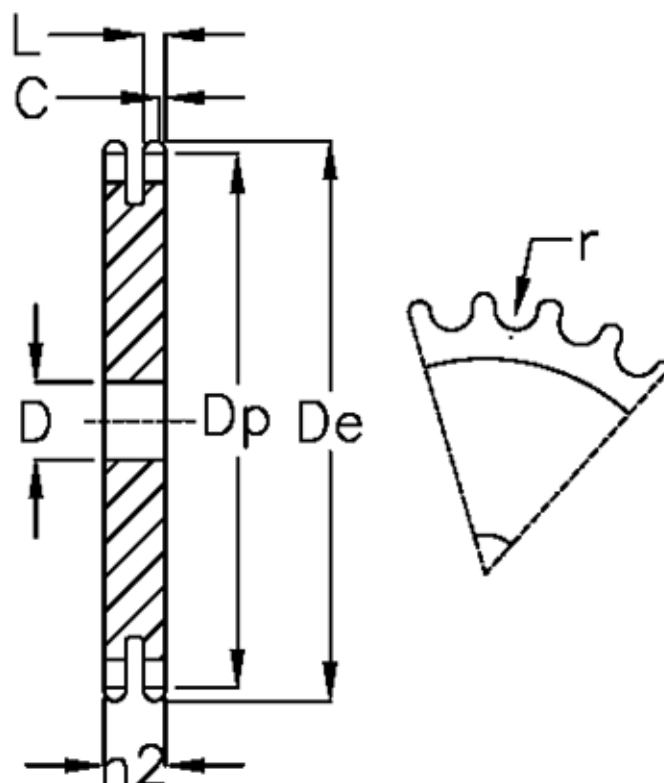

Article number: 616022007051

Description: Plate wheel 12 B-2 Z=51 duplex

Measures

C = 2

D = 25

De = 318.4

Dp = 309.45

For chain size = 3/4 x 7/16

For chain type = 12 B-2

h2 = 30.3

L = 10.8

Number of teeth = 51

r = 12.07